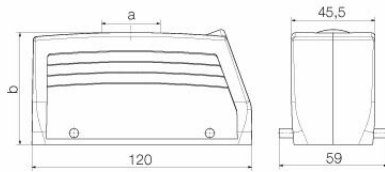

HDC 24B TOBU 1M40G

Weidmüller Interface GmbH & Co. KG
Klingenbergstraße 26
D-32758 Detmold
Germany

Drawings

www.weidmueller.com