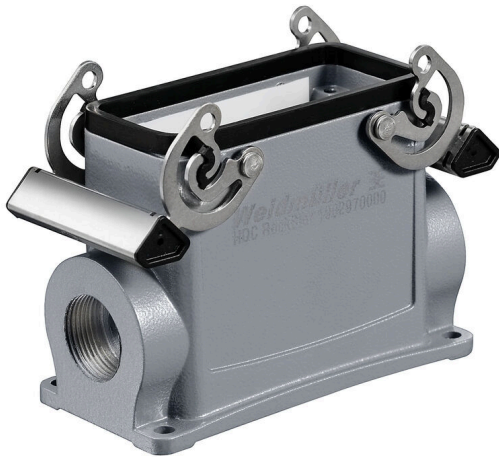

HDC 40D SBU 1M25G

Weidmüller Interface GmbH & Co. KG
 Klingenbergstraße 26
 D-32758 Detmold
 Germany

www.weidmueller.com

The special die-cast alloy and the multi-layered surface sealing provide complete protection for the HDC housings.

The cleverly designed interlock system is manufactured from stainless steel. This guarantees a long lifespan with high resistance to corrosion and impact.

The housing interlock system provides integrated safety. Our unique, patented spring system provides the housing interlock with a secure grip and prevents accidental opening.

The laser marking allows for easy and quick identification. Each housing is permanently labelled with a laser marking so that each product can be quickly designated and positioned.

Weidmüller RockStar® IP 65 / NEMA Type 4X housings - your first choice for industrial housings with IP 65 protection.

General ordering data

Version	HDC enclosures, Installation size: 6, Protection degree: IP65, in plugged condition, Base housing, Side-locking clamp on lower side, high, Size of cable entries: M 25
Order No.	1902970000
Type	HDC 40D SBU 1M25G
GTIN (EAN)	4032248592951
Qty.	1 items