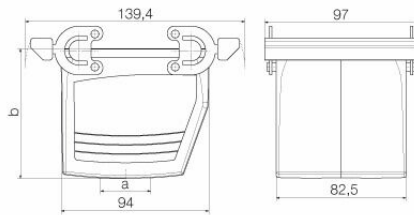

HDC 32B KBU 1PG36G

Weidmüller Interface GmbH & Co. KG
Klingenbergstraße 26
D-32758 Detmold
Germany

Drawings

www.weidmueller.com