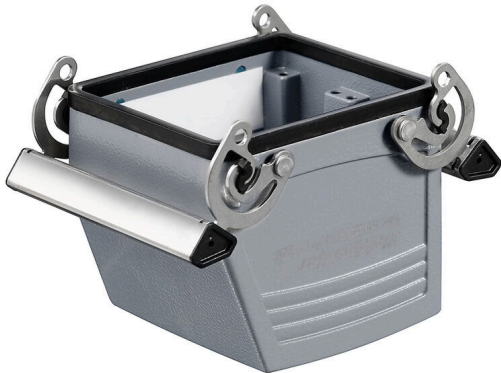

HDC 32B KBU 1M40G

Weidmüller Interface GmbH & Co. KG

Klingenbergstraße 26

D-32758 Detmold

Germany

www.weidmueller.com

The special die-cast alloy and the multi-layered surface sealing provide complete protection for the HDC housings.

The cleverly designed interlock system is manufactured from stainless steel. This guarantees a long lifespan with high resistance to corrosion and impact.

The housing interlock system provides integrated safety. Our unique, patented spring system provides the housing interlock with a secure grip and prevents accidental opening.

The laser marking allows for easy and quick identification. Each housing is permanently labelled with a laser marking so that each product can be quickly designated and positioned.

Weidmüller RockStar® IP 65 / NEMA Type 4X housings - your first choice for industrial housings with IP 65 protection.

General ordering data

Version	HDC enclosures, Installation size: 10, Protection degree: IP65, in plugged condition, Coupling housing, Side-locking clamp on lower side, Standard, Size of cable entries: M 40
Order No.	1902730000
Type	HDC 32B KBU 1M40G
GTIN (EAN)	4032248585670
Qty.	1 items