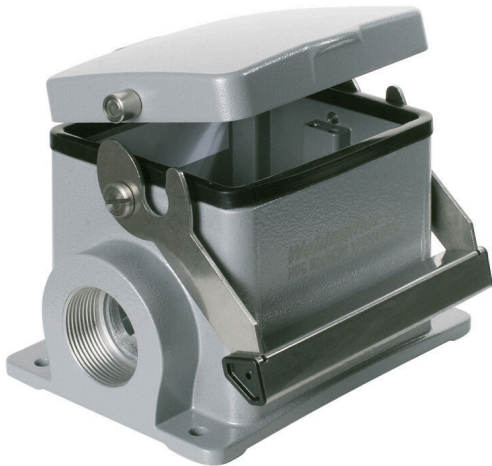

HDC 32B SDLU 1M32G

Weidmüller Interface GmbH & Co. KG

Klingenbergstraße 26

D-32758 Detmold

Germany

www.weidmueller.com

The special die-cast alloy and the multi-layered surface sealing provide complete protection for the HDC housings.

The cleverly designed interlock system is manufactured from stainless steel. This guarantees a long lifespan with high resistance to corrosion and impact.

The housing interlock system provides integrated safety. Our unique, patented spring system provides the housing interlock with a secure grip and prevents accidental opening.

The laser marking allows for easy and quick identification. Each housing is permanently labelled with a laser marking so that each product can be quickly designated and positioned.

Weidmüller RockStar® IP 65 / NEMA Type 4X housings - your first choice for industrial housings with IP 65 protection.

General ordering data

Version	HDC enclosures, Installation size: 10, Protection degree: IP65, in plugged condition, Base housing, End-locking clamp, lower side, Standard, with cover, Size of cable entries: M 32
Order No.	1902650000
Type	HDC 32B SDLU 1M32G
GTIN (EAN)	4032248585656
Qty.	1 items