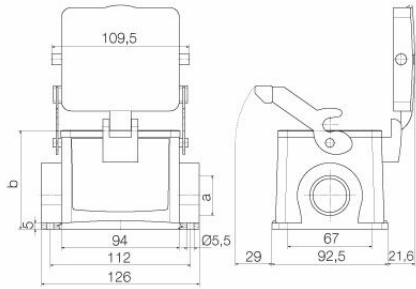

HDC 32B SDLU 1M32G

Weidmüller Interface GmbH & Co. KG
Klingenbergstraße 26
D-32758 Detmold
Germany

Drawings

www.weidmueller.com