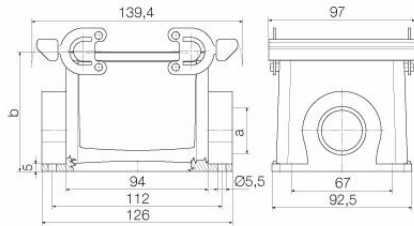

HDC 32B SBU 2PG36G

Weidmüller Interface GmbH & Co. KG
Klingenbergstraße 26
D-32758 Detmold
Germany

Drawings

www.weidmueller.com