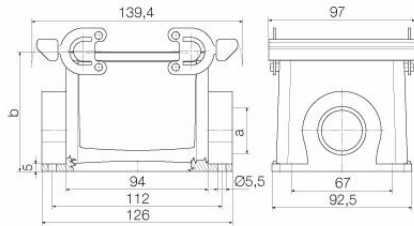

HDC 32B SBU 1PG36G

Weidmüller Interface GmbH & Co. KG
Klingenbergstraße 26
D-32758 Detmold
Germany

Drawings

www.weidmueller.com