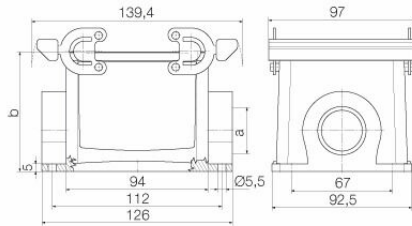

HDC 32B SBU 1M32G

Weidmüller Interface GmbH & Co. KG
Klingenbergstraße 26
D-32758 Detmold
Germany

Drawings

www.weidmueller.com