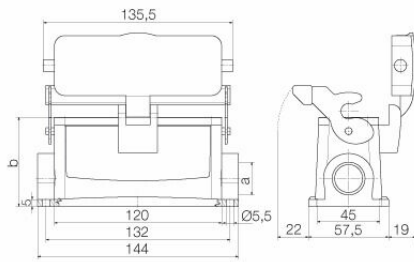

HDC 24B SDLU 1M25G

Weidmüller Interface GmbH & Co. KG
Klingenbergstraße 26
D-32758 Detmold
Germany

Drawings

www.weidmueller.com