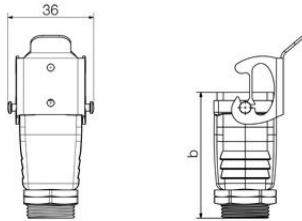

HDC 07A ELU 1PG13G

Weidmüller Interface GmbH & Co. KG
Klingenbergstraße 26
D-32758 Detmold
Germany

Drawings

www.weidmueller.com