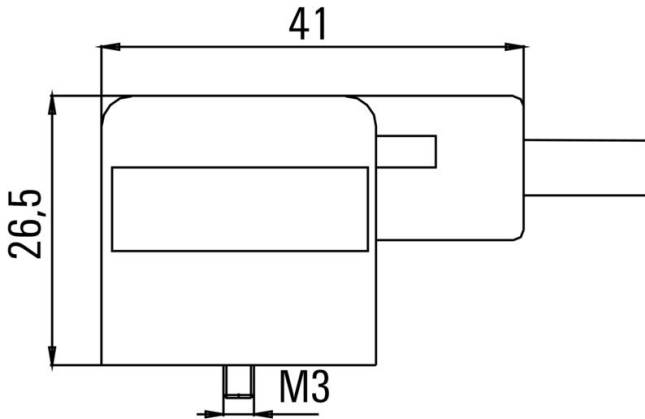

Net weight 162 g

Environmental Product Compliance

RoHS Compliance Status Compliant without exemption

REACH SVHC No SVHC above 0.1 wt%

Technical specifications for cable

Cable length	5 m	Sheathing colour	grey
Suitable for cable carriers	Yes	Core cross-section	0.75 mm ²
Shielded	No	Halogen	No
Sheath material	PUR	Number of poles	3
Outside diameter	4.6 mm ± 0.2 mm		

General technical data

Coding	Design A (18 mm)	Connection thread	Miscellaneous
Contact surface	tinned	LED	Yes
Version	One end without connector - valve plug	Contact material	CuZn
Nominal voltage	230 V	Nominal current	4 A
Protection degree	IP67, when screwed in	Temperature range of housing	-25...+80 °C

Plug, left

Plug left Valve plug, Design A (18 mm), Number of poles: 3, IP67, Plastic, unshielded

Plug, right

Plug right Free conductor end

Classifications

ETIM 8.0	EC001855	ETIM 9.0	EC001855
ETIM 10.0	EC001855	ECLASS 14.0	27-06-03-12
ECLASS 15.0	27-06-03-12		

SAIL-VSA-5.0U-230

Weidmüller Interface GmbH & Co. KG
 Klingenbergstraße 26
 D-32758 Detmold
 Germany

www.weidmueller.com

Drawings

Dimensioned drawing

Pole scheme

Wiring diagram