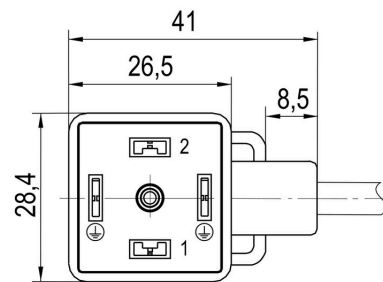

Approvals

ROHS Conform

Dimensions and weights

Net weight 162 g

Environmental Product Compliance

RoHS Compliance Status Compliant without exemption

REACH SVHC No SVHC above 0.1 wt%

Technical specifications for cable

Cable length	5 m	Sheathing colour	grey
Suitable for cable carriers	Yes	Core cross-section	0.75 mm ²
Shielded	No	Halogen	No
Sheath material	PUR	Number of poles	3
Outside diameter	4.6 mm ± 0.2 mm		

General technical data

Plug, left

Plug left Valve plug, Design A (18 mm), Number of poles: 3, IP67, Plastic, unshielded

Plug, right

Plug right Free conductor end

Classifications

ETIM 8.0	EC001855	ETIM 9.0	EC001855
ETIM 10.0	EC001855	ECLASS 14.0	27-06-03-12
ECLASS 15.0	27-06-03-12		

SAIL-VSA-5.0U-230

Weidmüller Interface GmbH & Co. KG
 Klingenbergstraße 26
 D-32758 Detmold
 Germany

www.weidmueller.com

Drawings

Dimensioned drawing

Pole scheme

Wiring diagram