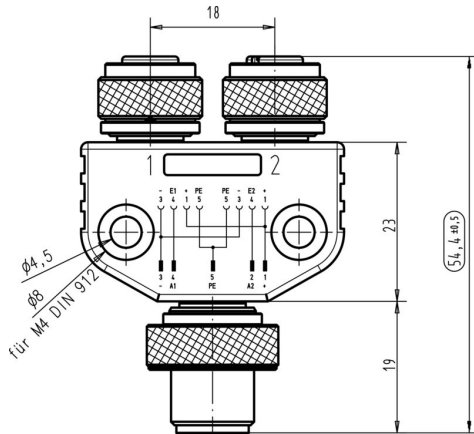

### Technical data customisable plug-in connectors

Number of poles	5	Coding	A-coded
Contact surface	Gold-plated	Housing main material	TPU
Insulation resistance	≥ 100 MΩ	Contact material	CuZn
Nominal voltage	60 V	Nominal current	4 A
Protection degree	IP65, IP67, IP68	Plugging cycles	≥ 100
Pollution severity	3	Shield connection	No
Threaded ring material	Nickel-plated CuZn	Temperature range of housing	-30...+90 °C

### General data

Number of poles	5	Coding	A-coded
Connection thread	M12 / M12	Contact surface	Gold-plated
Housing main material	TPU	Insulation resistance	≥ 100 MΩ
Contact material	CuZn	Nominal voltage	60 V
Nominal current	4 A	AF size	13 mm
Protection degree	IP65, IP67, IP68	Plugging cycles	≥ 100
Pollution severity	3	Connection 1	M12/M12
Connection 2	Screw	Shield connection	No
Temperature range of housing	-30...+90 °C	Conductor O.D.	-

www.weidmueller.com

**Drawings**

**Dimensioned drawing**

**Dimensioned drawing**

**Dimensioned drawing**

**Wiring diagram**