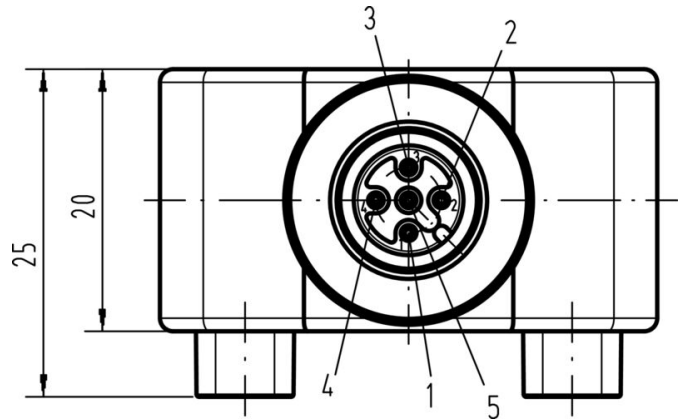

### General data

Number of poles	5	Coding	A-coded
Connection thread	M12 / M12	Contact surface	Gold-plated
Housing main material	TPU	Insulation resistance	≥ 100 MΩ
Contact material	CuZn	Nominal voltage	60 V
Nominal current	4 A	AF size	13 mm
Protection degree	IP65, IP67, IP68	Plugging cycles	≥ 100
Pollution severity	3	Connection 1	M12/M12
Connection 2	Screw	Shield connection	No
Temperature range of housing	-30...+90 °C	Conductor O.D.	-

www.weidmueller.com

**Drawings**

**Dimensioned drawing**

**Dimensioned drawing**

**Dimensioned drawing**

**Wiring diagram**