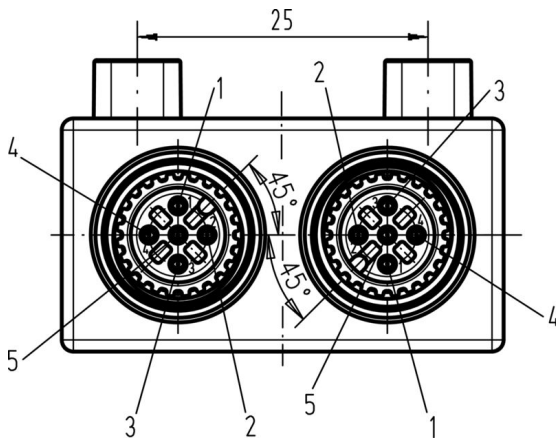

### General data

Number of poles	5	Coding	A-coded
Connection thread	M12 / M12	Contact surface	Gold-plated
Housing main material	TPU	Insulation resistance	≥ 100 MΩ
Contact material	CuZn	Nominal voltage	60 V
Nominal current	4 A	AF size	13 mm
Protection degree	IP65, IP67, IP68	Plugging cycles	≥ 100
Pollution severity	3	Connection 1	M12/M12
Connection 2	Screw	Shield connection	No
Temperature range of housing	-30...+90 °C	Conductor O.D.	-

www.weidmueller.com

**Drawings**

**Dimensioned drawing**

**Dimensioned drawing**

**Dimensioned drawing**

**Wiring diagram**