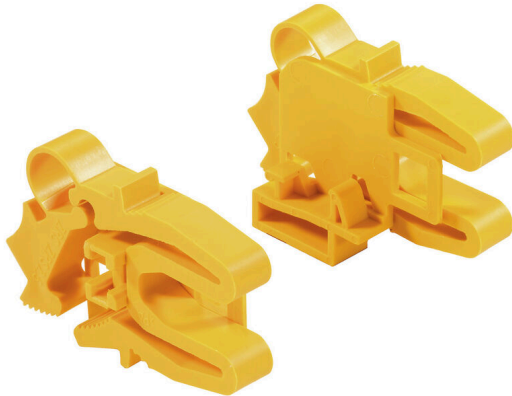

ZVLA DF CL ZPS2.5**Weidmüller Interface GmbH & Co. KG**

Klingenbergstraße 26

D-32758 Detmold

Germany

www.weidmueller.com

Product image

The plugs for our WeiCoS-System are available for all different connection systems. The product range includes preassembled connectors from 1 to 10 poles and the possibility of an individual assembly. This ensures maximum flexibility for every application. The customized accessories increase the safety and protection against environmental influences.

General ordering data

Version	Z-series, Plug-in modular terminals, yellow
Order No.	1878610000
Type	ZVLA DF CL ZPS2.5
GTIN (EAN)	4032248471584
Qty.	20 items

ZVLA DF CL ZPS2.5

Weidmüller Interface GmbH & Co. KG
 Klingenbergstraße 26
 D-32758 Detmold
 Germany

www.weidmueller.com

Technical data

Approvals

ROHS	Conform
------	---------

Dimensions and weights

Depth	14 mm	Depth (inches)	0.5512 inch
Height	41 mm	Height (inches)	1.6142 inch
Net weight	11.5 g		

Temperatures