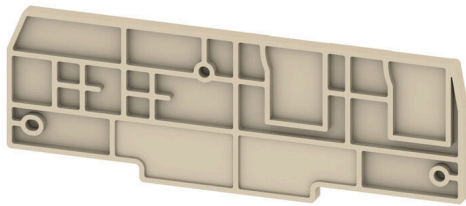

**ZAP/TW ZT4/4AN/2****Weidmüller Interface GmbH & Co. KG**

Klingenbergstraße 26

D-32758 Detmold

Germany

www.weidmueller.com

Partition plates and end plates are essential accessories for terminal blocks. Partition plates provide optical and electrical separation of different potentials and functional groups, increasing safety and ensuring a clear structure inside the control cabinet. End plates close the terminal block row on the sides, protect against contact with live parts, and ensure a clean, stable finish. Both components are precisely matched to the respective Weidmüller terminal block series, contributing to safe, compliant, and professional wiring.

**General ordering data**

Version	Z-series, End plate, Partition plate
Order No.	<a href="#">1848360000</a>
Type	ZAP/TW ZT4/4AN/2
GTIN (EAN)	4032248403592
Qty.	50 items

**ZAP/TW ZT4/4AN/2**

**Weidmüller Interface GmbH & Co. KG**  
 Klingenbergstraße 26  
 D-32758 Detmold  
 Germany

www.weidmueller.com

**Technical data**

**Approvals**

ROHS Conform

**Dimensions and weights**

Depth	34.65 mm	Depth (inches)	1.3642 inch
Height	100.1 mm	Height (inches)	3.9409 inch
Width	3.25 mm	Width (inches)	0.128 inch
Net weight	6.2 g		