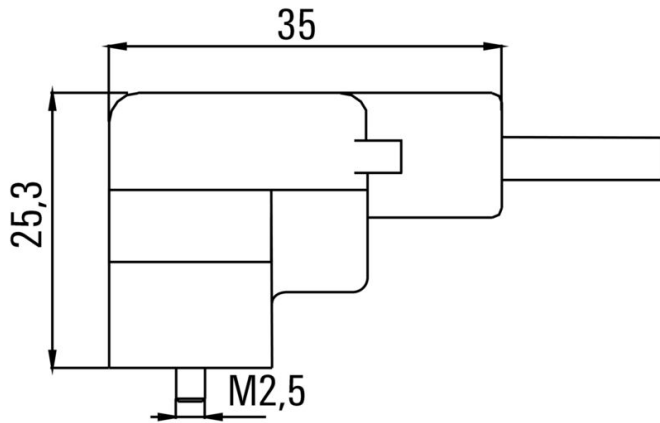

Net weight 273.68 g

Environmental Product Compliance

RoHS Compliance Status Compliant without exemption
 REACH SVHC No SVHC above 0.1 wt%

Technical specifications for cable

Cable length	10 m	Sheathing colour	black
Suitable for cable carriers	Yes	Core cross-section	0.5 mm ²
Shielded	No	Halogen	No
Sheath material	PUR	Temperature range, stationary	-50...80 °C
Temperature range, moving	-25...80 °C	Number of poles	3
Outside diameter	4.6 mm ± 0.2 mm		

www.weidmueller.com

Drawings

Dimensioned drawing

Pole scheme

Wiring diagram