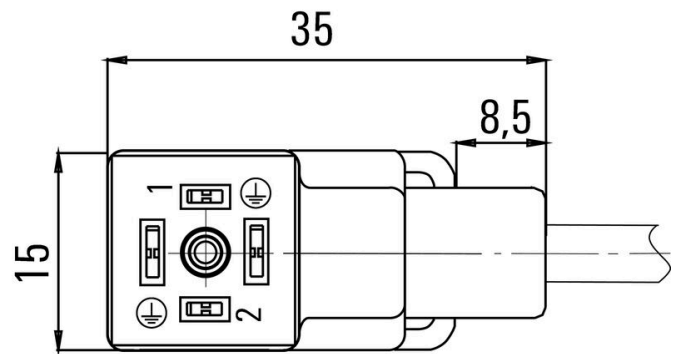

Net weight 273.68 g

Environmental Product Compliance

RoHS Compliance Status Compliant without exemption
 REACH SVHC No SVHC above 0.1 wt%

Technical specifications for cable

Cable length	10 m	Sheathing colour	black
Suitable for cable carriers	Yes	Core cross-section	0.5 mm ²
Shielded	No	Halogen	No
Sheath material	PUR	Temperature range, stationary	-50...80 °C
Temperature range, moving	-25...80 °C	Number of poles	3
Outside diameter	4.6 mm ± 0.2 mm		

General technical data

Coding	DIN design C (8 mm)	Connection thread	Miscellaneous
Contact surface	tinned	LED	Yes
Version	One end without connector - valve plug	Contact material	CuZn
Nominal voltage	24 V	Nominal current	4 A
Protection degree	IP67, when screwed in	All valve plugs are fitted with protective circuits	Suppressor diode
Temperature range of housing	-25...+80 °C		

www.weidmueller.com

Drawings

Dimensioned drawing

Pole scheme

Wiring diagram