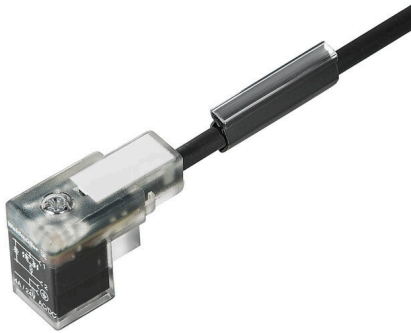

SAIL-VSCD-10U(0.5)

Weidmüller Interface GmbH & Co. KG
Klingenbergstraße 26
D-32758 Detmold
Germany

www.weidmueller.com

Weidmüller can supply valve plugs as connecting lines with M8/M12 plugs and one end without connector. The status of the valve plug is shown by an LED. The valve plugs have a protective circuit. The Weidmüller range includes valve plugs of type A, B and C to DIN and industry standards. Protection class IP 67 is fulfilled when screwed in. The outlet direction is also a decisive factor, therefore Weidmüller offers different versions.

General ordering data

Version	Valve cable (assembled), One end without connector - valve plug, DIN design C (8 mm), Cable length: 10 m, PUR, black
Order No.	1845201000
Type	SAIL-VSCD-10U(0.5)
GTIN (EAN)	4032248358908
Qty.	1 items

Net weight 273.68 g

Environmental Product Compliance

RoHS Compliance Status Compliant without exemption
 REACH SVHC No SVHC above 0.1 wt%

Technical specifications for cable

Cable length	10 m	Sheathing colour	black
Suitable for cable carriers	Yes	Core cross-section	0.5 mm ²
Shielded	No	Halogen	No
Sheath material	PUR	Temperature range, stationary	-50...80 °C
Temperature range, moving	-25...80 °C	Number of poles	3
Outside diameter	4.6 mm ± 0.2 mm		

General technical data

Coding	DIN design C (8 mm)	Connection thread	Miscellaneous
Contact surface	tinned	LED	Yes
Version	One end without connector - valve plug	Contact material	CuZn
Nominal voltage	24 V	Nominal current	4 A
Protection degree	IP67, when screwed in	All valve plugs are fitted with protective circuits	Suppressor diode
Temperature range of housing	-25...+80 °C		