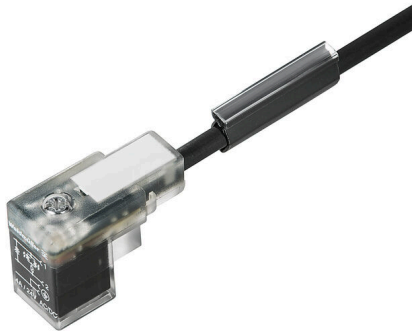

SAIL-VSCD-3.0U(0.5)**Weidmüller Interface GmbH & Co. KG**Klingenbergstraße 26
D-32758 Detmold
Germany

www.weidmueller.com

Weidmüller can supply valve plugs as connecting lines with M8/M12 plugs and one end without connector. The status of the valve plug is shown by an LED. The valve plugs have a protective circuit. The Weidmüller range includes valve plugs of type A, B and C to DIN and industry standards. Protection class IP 67 is fulfilled when screwed in. The outlet direction is also a decisive factor, therefore Weidmüller offers different versions.

General ordering data

Version	Valve cable (assembled), One end without connector - valve plug, DIN design C (8 mm), Cable length: 3 m, PUR, black
Order No.	1845200300
Type	SAIL-VSCD-3.0U(0.5)
GTIN (EAN)	4032248358885
Qty.	1 items

Net weight 90.64 g

Environmental Product Compliance

RoHS Compliance Status Compliant without exemption

REACH SVHC No SVHC above 0.1 wt%

Technical specifications for cable

Cable length	3 m	Sheathing colour	black
Suitable for cable carriers	Yes	Core cross-section	0.5 mm ²
Shielded	No	Halogen	No
Sheath material	PUR	Temperature range, stationary	-50...80 °C
Temperature range, moving	-25...80 °C	Number of poles	3
Outside diameter	4.6 mm ± 0.2 mm		

General technical data

Coding	DIN design C (8 mm)	Connection thread	Miscellaneous
Contact surface	tinned	LED	Yes
Version	One end without connector - valve plug	Contact material	CuZn
Nominal voltage	24 V	Nominal current	4 A
Protection degree	IP67, when screwed in	All valve plugs are fitted with protective circuits	Suppressor diode
Temperature range of housing	-25...+80 °C		