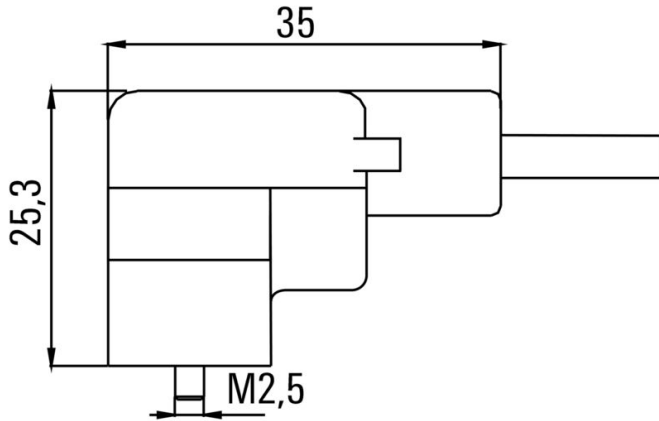

Net weight 90.64 g

Environmental Product Compliance

RoHS Compliance Status Compliant without exemption

REACH SVHC No SVHC above 0.1 wt%

Technical specifications for cable

Cable length	3 m	Sheathing colour	black
Suitable for cable carriers	Yes	Core cross-section	0.5 mm ²
Shielded	No	Halogen	No
Sheath material	PUR	Temperature range, stationary	-50...80 °C
Temperature range, moving	-25...80 °C	Number of poles	3
Outside diameter	4.6 mm ± 0.2 mm		

www.weidmueller.com

Drawings

Dimensioned drawing

Pole scheme

Wiring diagram