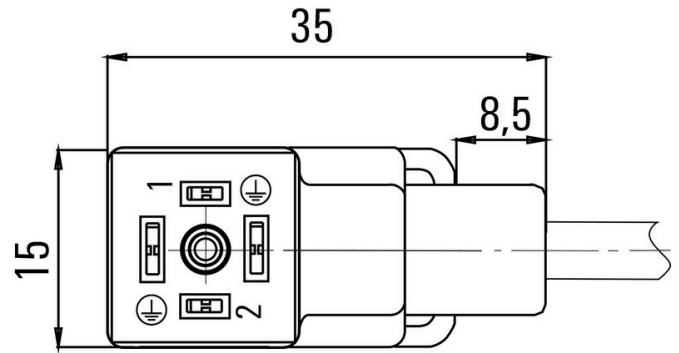

Net weight 90.64 g

Environmental Product Compliance

RoHS Compliance Status Compliant without exemption

REACH SVHC No SVHC above 0.1 wt%

Technical specifications for cable

Cable length	3 m	Sheathing colour	black
Suitable for cable carriers	Yes	Core cross-section	0.5 mm ²
Shielded	No	Halogen	No
Sheath material	PUR	Temperature range, stationary	-50...80 °C
Temperature range, moving	-25...80 °C	Number of poles	3
Outside diameter	4.6 mm ± 0.2 mm		

General technical data

Coding	DIN design C (8 mm)	Connection thread	Miscellaneous
Contact surface	tinned	LED	Yes
Version	One end without connector - valve plug	Contact material	CuZn
Nominal voltage	24 V	Nominal current	4 A
Protection degree	IP67, when screwed in	All valve plugs are fitted with protective circuits	Suppressor diode
Temperature range of housing	-25...+80 °C		

www.weidmueller.com

Drawings

Dimensioned drawing

Pole scheme

Wiring diagram