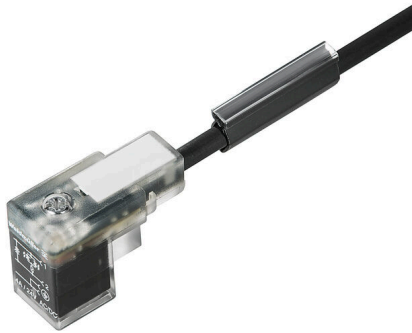

SAIL-VSCD-3.0U(0.5)**Weidmüller Interface GmbH & Co. KG**

Klingenbergstraße 26

D-32758 Detmold

Germany

www.weidmueller.com

Weidmüller can supply valve plugs as connecting lines with M8/M12 plugs and one end without connector. The status of the valve plug is shown by an LED. The valve plugs have a protective circuit. The Weidmüller range includes valve plugs of type A, B and C to DIN and industry standards. Protection class IP 67 is fulfilled when screwed in. The outlet direction is also a decisive factor, therefore Weidmüller offers different versions.

General ordering data

Version	Valve cable (assembled), One end without connector - valve plug, DIN design C (8 mm), Cable length: 3 m, PUR, black
Order No.	1845200300
Type	SAIL-VSCD-3.0U(0.5)
GTIN (EAN)	4032248358885
Qty.	1 items

Net weight 90.64 g

Environmental Product Compliance

RoHS Compliance Status Compliant without exemption

REACH SVHC No SVHC above 0.1 wt%

Technical specifications for cable

Cable length	3 m	Sheathing colour	black
Suitable for cable carriers	Yes	Core cross-section	0.5 mm ²
Shielded	No	Halogen	No
Sheath material	PUR	Temperature range, stationary	-50...80 °C
Temperature range, moving	-25...80 °C	Number of poles	3
Outside diameter	4.6 mm ± 0.2 mm		

General technical data

Coding	DIN design C (8 mm)	Connection thread	Miscellaneous
Contact surface	tinned	LED	Yes
Version	One end without connector - valve plug	Contact material	CuZn
Nominal voltage	24 V	Nominal current	4 A
Protection degree	IP67, when screwed in	All valve plugs are fitted with protective circuits	Suppressor diode
Temperature range of housing	-25...+80 °C		