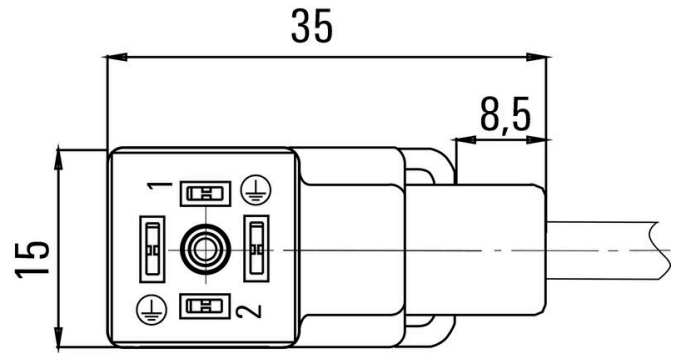

Net weight 51.92 g

Environmental Product Compliance

RoHS Compliance Status Compliant without exemption

REACH SVHC No SVHC above 0.1 wt%

Technical specifications for cable

Cable length	1.5 m	Sheathing colour	black
Suitable for cable carriers	Yes	Core cross-section	0.5 mm ²
Shielded	No	Halogen	No
Sheath material	PUR	Temperature range, stationary	-50...80 °C
Temperature range, moving	-25...80 °C	Number of poles	3
Outside diameter	4.6 mm ± 0.2 mm		

General technical data

Coding	DIN design C (8 mm)	Connection thread	Miscellaneous
Contact surface	tinned	LED	Yes
Version	One end without connector - valve plug	Contact material	CuZn
Nominal voltage	24 V	Nominal current	4 A
Protection degree	IP67, when screwed in	All valve plugs are fitted with protective circuits	Suppressor diode
Temperature range of housing	-25...+80 °C		

www.weidmueller.com

Drawings

Dimensioned drawing

Pole scheme

Wiring diagram