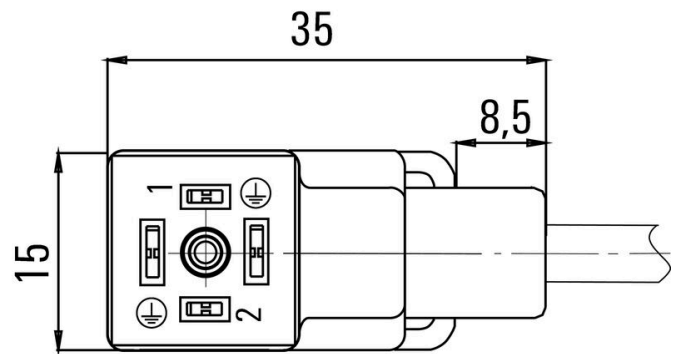

Net weight 51.92 g

Environmental Product Compliance

RoHS Compliance Status Compliant without exemption
 REACH SVHC No SVHC above 0.1 wt%

Technical specifications for cable

Cable length	1.5 m	Sheathing colour	black
Suitable for cable carriers	Yes	Core cross-section	0.5 mm ²
Shielded	No	Halogen	No
Sheath material	PUR	Temperature range, stationary	-50...80 °C
Temperature range, moving	-25...80 °C	Number of poles	3
Outside diameter	4.6 mm ± 0.2 mm		

General technical data

Coding	DIN design C (8 mm)	Connection thread	Miscellaneous
Contact surface	tinned	LED	Yes
Version	One end without connector - valve plug	Contact material	CuZn
Nominal voltage	24 V	Nominal current	4 A
Protection degree	IP67, when screwed in	All valve plugs are fitted with protective circuits	Suppressor diode
Temperature range of housing	-25...+80 °C		

www.weidmueller.com

Drawings

Dimensioned drawing

Pole scheme

Wiring diagram