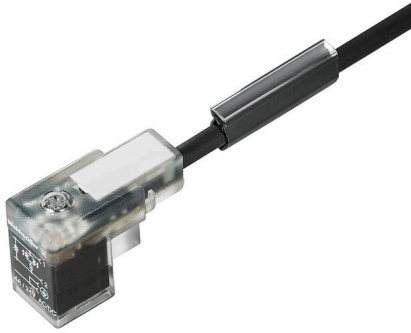

SAIL-VSCD-1.5U(0.5)**Weidmüller Interface GmbH & Co. KG**Klingenbergstraße 26
D-32758 Detmold
Germany

www.weidmueller.com

Weidmüller can supply valve plugs as connecting lines with M8/M12 plugs and one end without connector. The status of the valve plug is shown by an LED. The valve plugs have a protective circuit. The Weidmüller range includes valve plugs of type A, B and C to DIN and industry standards. Protection class IP 67 is fulfilled when screwed in. The outlet direction is also a decisive factor, therefore Weidmüller offers different versions.

General ordering data

Version	Valve cable (assembled), One end without connector - valve plug, DIN design C (8 mm), Cable length: 1.5 m, PUR, black
Order No.	1845200150
Type	SAIL-VSCD-1.5U(0.5)
GTIN (EAN)	403224835886 1
Qty.	1 items

Net weight 51.92 g

Environmental Product Compliance

RoHS Compliance Status Compliant without exemption
 REACH SVHC No SVHC above 0.1 wt%

Technical specifications for cable

Cable length	1.5 m	Sheathing colour	black
Suitable for cable carriers	Yes	Core cross-section	0.5 mm ²
Shielded	No	Halogen	No
Sheath material	PUR	Temperature range, stationary	-50...80 °C
Temperature range, moving	-25...80 °C	Number of poles	3
Outside diameter	4.6 mm ± 0.2 mm		

General technical data

Coding	DIN design C (8 mm)	Connection thread	Miscellaneous
Contact surface	tinned	LED	Yes
Version	One end without connector - valve plug	Contact material	CuZn
Nominal voltage	24 V	Nominal current	4 A
Protection degree	IP67, when screwed in	All valve plugs are fitted with protective circuits	Suppressor diode
Temperature range of housing	-25...+80 °C		