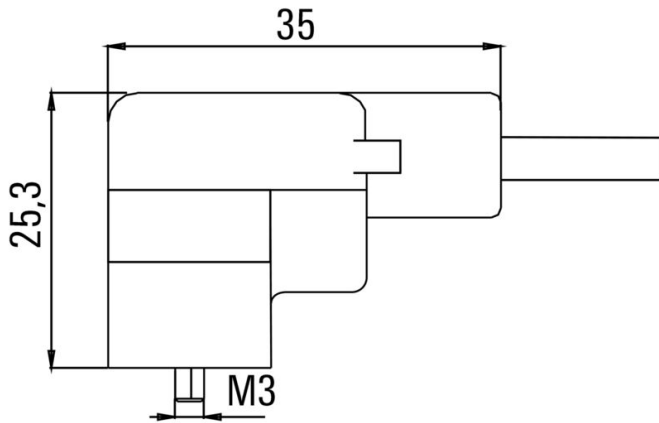

Net weight 271.92 g

Environmental Product Compliance

RoHS Compliance Status Compliant
 REACH SVHC Lead 7439-92-1
 SCIP 4060c755-8d0b-4d43-bdb3-4ffabe9d7497

Technical specifications for cable

Cable length	10 m	Sheathing colour	black
Suitable for cable carriers	Yes	Core cross-section	0.5 mm ²
Shielded	No	Halogen	No
Sheath material	PUR	Temperature range, stationary	-50...80 °C
Temperature range, moving	-25...80 °C	Number of poles	3
Outside diameter	4.6 mm ± 0.2 mm		

Classifications

ETIM 8.0	EC001855	ETIM 9.0	EC001855
ETIM 10.0	EC001855	ECLASS 14.0	27-06-03-12
ECLASS 15.0	27-06-03-12		

SAIL-VSC-10U(0.5)

Weidmüller Interface GmbH & Co. KG
 Klingenbergstraße 26
 D-32758 Detmold
 Germany

www.weidmueller.com

Drawings

Dimensioned drawing

Pole scheme

Wiring diagram