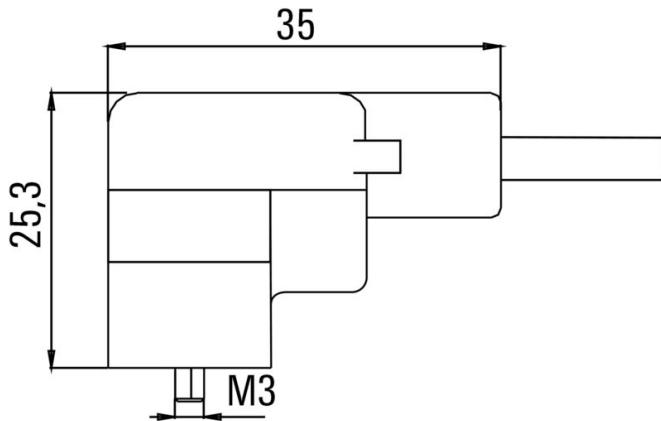

Net weight 159 g

Environmental Product Compliance

RoHS Compliance Status Compliant without exemption

REACH SVHC No SVHC above 0.1 wt%

Technical specifications for cable

Cable length	5 m	Sheathing colour	black
Suitable for cable carriers	Yes	Core cross-section	0.5 mm ²
Shielded	No	Halogen	No
Sheath material	PUR	Temperature range, stationary	-50...80 °C
Temperature range, moving	-25...80 °C	Number of poles	3
Outside diameter	4.6 mm ± 0.2 mm		

Classifications

ETIM 8.0	EC001855	ETIM 9.0	EC001855
ETIM 10.0	EC001855	ECLASS 14.0	27-06-03-12
ECLASS 15.0	27-06-03-12		

SAIL-VSC-5.0U(0.5)

Weidmüller Interface GmbH & Co. KG
 Klingenbergstraße 26
 D-32758 Detmold
 Germany

www.weidmueller.com

Drawings

Dimensioned drawing

Pole scheme

Wiring diagram