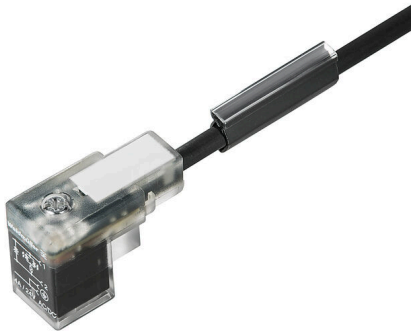

SAIL-VSC-5.0U(0.5)**Weidmüller Interface GmbH & Co. KG**Klingenbergstraße 26
D-32758 Detmold
Germany

www.weidmueller.com

Weidmüller can supply valve plugs as connecting lines with M8/M12 plugs and one end without connector. The status of the valve plug is shown by an LED. The valve plugs have a protective circuit. The Weidmüller range includes valve plugs of type A, B and C to DIN and industry standards. Protection class IP 67 is fulfilled when screwed in. The outlet direction is also a decisive factor, therefore Weidmüller offers different versions.

General ordering data

Version	Valve cable (assembled), One end without connector - valve plug, Industrial design C (9.4 mm), Cable length: 5 m, PUR, black
Order No.	1845180500
Type	SAIL-VSC-5.0U(0.5)
GTIN (EAN)	4032248358731
Qty.	1 items

Net weight 159 g

Environmental Product Compliance

RoHS Compliance Status Compliant without exemption

REACH SVHC No SVHC above 0.1 wt%

Technical specifications for cable

Cable length	5 m	Sheathing colour	black
Suitable for cable carriers	Yes	Core cross-section	0.5 mm ²
Shielded	No	Halogen	No
Sheath material	PUR	Temperature range, stationary	-50...80 °C
Temperature range, moving	-25...80 °C	Number of poles	3
Outside diameter	4.6 mm ± 0.2 mm		

General technical data

Coding	Industrial design C (9.4 mm)	Connection thread	Miscellaneous
Contact surface	tinned	LED	Yes
Version	One end without connector - valve plug	Contact material	CuZn
Nominal voltage	24 V	Nominal current	4 A
Protection degree	IP67, when screwed in	All valve plugs are fitted with protective circuits	Suppressor diode
Temperature range of housing	-25...+80 °C		