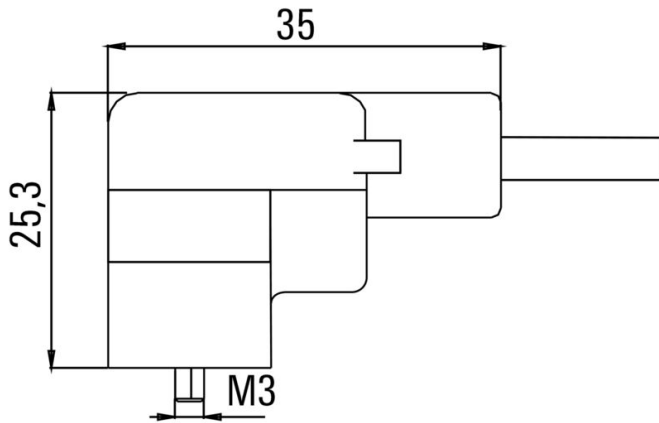

Net weight 159 g

Environmental Product Compliance

RoHS Compliance Status Compliant without exemption

REACH SVHC No SVHC above 0.1 wt%

Technical specifications for cable

Cable length	5 m	Sheathing colour	black
Suitable for cable carriers	Yes	Core cross-section	0.5 mm ²
Shielded	No	Halogen	No
Sheath material	PUR	Temperature range, stationary	-50...80 °C
Temperature range, moving	-25...80 °C	Number of poles	3
Outside diameter	4.6 mm ± 0.2 mm		

Classifications

ETIM 8.0	EC001855	ETIM 9.0	EC001855
ETIM 10.0	EC001855	ECLASS 14.0	27-06-03-12
ECLASS 15.0	27-06-03-12		

SAIL-VSC-5.0U(0.5)

Weidmüller Interface GmbH & Co. KG
 Klingenbergstraße 26
 D-32758 Detmold
 Germany

www.weidmueller.com

Drawings

Dimensioned drawing

Pole scheme

Wiring diagram