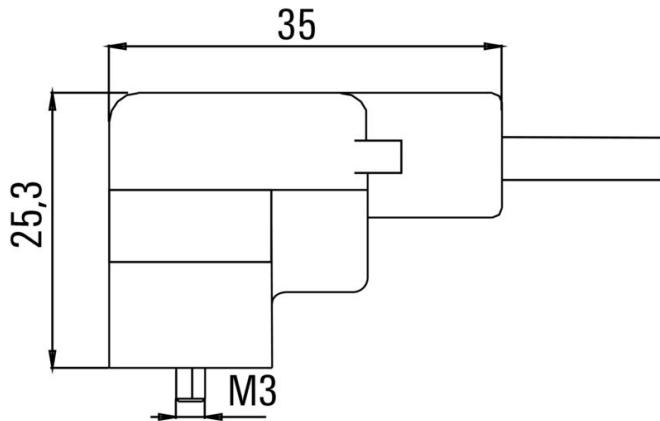

Net weight 96 g

Environmental Product Compliance

RoHS Compliance Status Compliant without exemption

REACH SVHC No SVHC above 0.1 wt%

Technical specifications for cable

Cable length	3 m	Sheathing colour	black
Suitable for cable carriers	Yes	Core cross-section	0.5 mm ²
Shielded	No	Halogen	No
Sheath material	PUR	Temperature range, stationary	-50...80 °C
Temperature range, moving	-25...80 °C	Number of poles	3
Outside diameter	4.6 mm ± 0.2 mm		

Classifications

ETIM 8.0	EC001855	ETIM 9.0	EC001855
ETIM 10.0	EC001855	ECLASS 14.0	27-06-03-12
ECLASS 15.0	27-06-03-12		

SAIL-VSC-3.0U(0.5)

Weidmüller Interface GmbH & Co. KG
 Klingenbergstraße 26
 D-32758 Detmold
 Germany

www.weidmueller.com

Drawings

Dimensioned drawing

Pole scheme

Wiring diagram