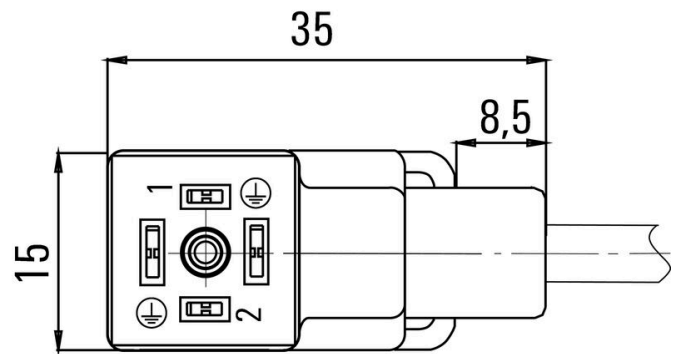

Net weight 96 g

Environmental Product Compliance

RoHS Compliance Status Compliant without exemption

REACH SVHC No SVHC above 0.1 wt%

Technical specifications for cable

Cable length	3 m	Sheathing colour	black
Suitable for cable carriers	Yes	Core cross-section	0.5 mm ²
Shielded	No	Halogen	No
Sheath material	PUR	Temperature range, stationary	-50...80 °C
Temperature range, moving	-25...80 °C	Number of poles	3
Outside diameter	4.6 mm ± 0.2 mm		

www.weidmueller.com

Drawings

Dimensioned drawing

Pole scheme

Wiring diagram