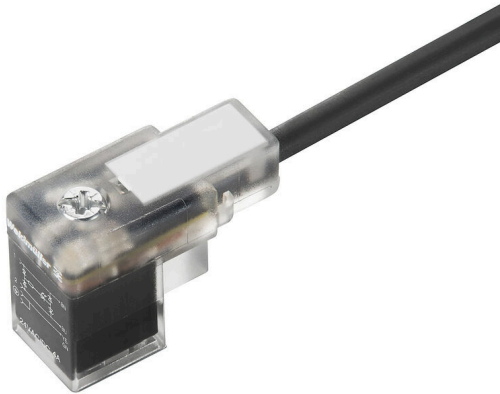

**SAIL-VSC-1.5U(0.5)**

**Weidmüller Interface GmbH & Co. KG**  
Klingenbergstraße 26  
D-32758 Detmold  
Germany

www.weidmueller.com

Weidmüller can supply valve plugs as connecting lines with M8/M12 plugs and one end without connector. The status of the valve plug is shown by an LED. The valve plugs have a protective circuit. The Weidmüller range includes valve plugs of type A, B and C to DIN and industry standards. Protection class IP 67 is fulfilled when screwed in. The outlet direction is also a decisive factor, therefore Weidmüller offers different versions.

**General ordering data**

Version	Valve cable (assembled), One end without connector - valve plug, Industrial design C (9.4 mm), Cable length: 1.5 m, PUR, black
Order No.	<a href="#">1845180150</a>
Type	SAIL-VSC-1.5U(0.5)
GTIN (EAN)	4032248358700
Qty.	1 items

Net weight 51.04 g

**Environmental Product Compliance**

RoHS Compliance Status Compliant  
 REACH SVHC Lead 7439-92-1  
 SCIP 4060c755-8d0b-4d43-bdb3-4ffabe9d7497

**Technical specifications for cable**

Cable length	1.5 m	Sheathing colour	black
Suitable for cable carriers	Yes	Core cross-section	0.5 mm <sup>2</sup>
Shielded	No	Halogen	No
Sheath material	PUR	Temperature range, stationary	-50...80 °C
Temperature range, moving	-25...80 °C	Number of poles	3
Outside diameter	4.6 mm ± 0.2 mm		

**General technical data**

Coding	Industrial design C (9.4 mm)	Connection thread	Miscellaneous
Contact surface	tinned	LED	Yes
Version	One end without connector - valve plug	Contact material	CuZn
Nominal voltage	24 V	Nominal current	4 A
Protection degree	IP67, when screwed in	All valve plugs are fitted with protective circuits	Suppressor diode
Temperature range of housing	-25...+80 °C		