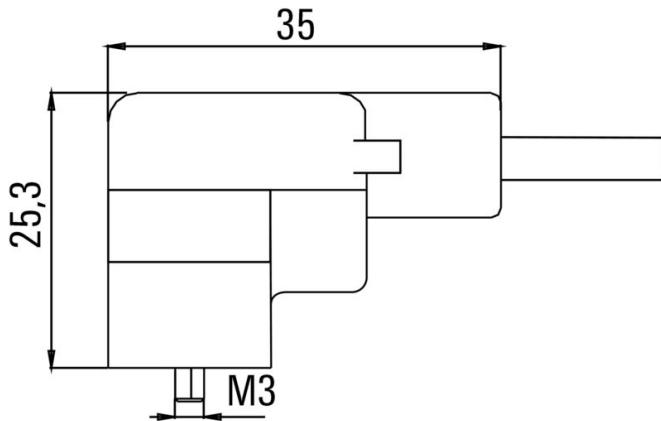

Net weight 51.04 g

**Environmental Product Compliance**

RoHS Compliance Status Compliant  
 REACH SVHC Lead 7439-92-1  
 SCIP 4060c755-8d0b-4d43-bdb3-4ffabe9d7497

**Technical specifications for cable**

Cable length	1.5 m	Sheathing colour	black
Suitable for cable carriers	Yes	Core cross-section	0.5 mm <sup>2</sup>
Shielded	No	Halogen	No
Sheath material	PUR	Temperature range, stationary	-50...80 °C
Temperature range, moving	-25...80 °C	Number of poles	3
Outside diameter	4.6 mm ± 0.2 mm		

**Classifications**

ETIM 8.0	EC001855	ETIM 9.0	EC001855
ETIM 10.0	EC001855	ECLASS 14.0	27-06-03-12
ECLASS 15.0	27-06-03-12		

SAIL-VSC-1.5U(0.5)

Weidmüller Interface GmbH & Co. KG  
Klingenbergstraße 26  
D-32758 Detmold  
Germany

www.weidmueller.com

Drawings

Dimensioned drawing

Pole scheme

Wiring diagram