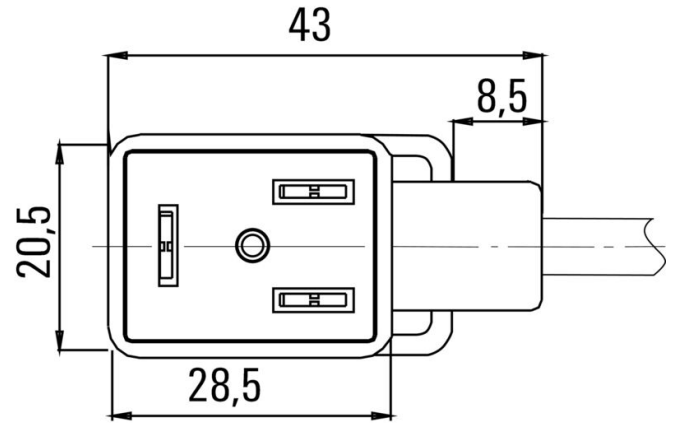

Net weight 283.36 g

Environmental Product Compliance

RoHS Compliance Status Compliant without exemption

REACH SVHC No SVHC above 0.1 wt%

Technical specifications for cable

Cable length	10 m	Sheathing colour	black
Suitable for cable carriers	Yes	Core cross-section	0.5 mm ²
Shielded	No	Halogen	No
Sheath material	PUR	Temperature range, stationary	-50...80 °C
Temperature range, moving	-25...80 °C	Number of poles	3
Outside diameter	4.6 mm ± 0.2 mm		

General technical data

Coding	DIN design B (10 mm)	Connection thread	Miscellaneous
Contact surface	tinned	LED	Yes
Version	One end without connector - valve plug	Contact material	CuZn
Nominal voltage	24 V	Nominal current	4 A
Protection degree	IP67, when screwed in	All valve plugs are fitted with protective circuits	Suppressor diode
Temperature range of housing	-25...+80 °C		

www.weidmueller.com

Drawings

Dimensioned drawing

Pole scheme

Wiring diagram