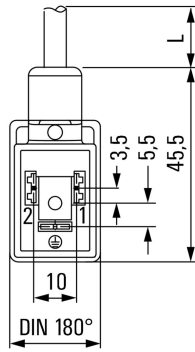

General ordering data

Version	Valve cable (assembled), One end without connector - valve plug, DIN design B (10 mm), Cable length: 10 m, PUR, black
Order No.	1845161000
Type	SAIL-VSBD-180-10U(0,5)
GTIN (EAN)	4032248358588
Qty.	1 items

Net weight 283.36 g

Environmental Product Compliance

RoHS Compliance Status Compliant without exemption

REACH SVHC No SVHC above 0.1 wt%

Technical specifications for cable

Cable length	10 m	Sheathing colour	black
Suitable for cable carriers	Yes	Core cross-section	0.5 mm ²
Shielded	No	Halogen	No
Sheath material	PUR	Temperature range, stationary	-50...80 °C
Temperature range, moving	-25...80 °C	Number of poles	3
Outside diameter	4.6 mm ± 0.2 mm		

General technical data

Coding	DIN design B (10 mm)	Connection thread	Miscellaneous
Contact surface	tinned	LED	Yes
Version	One end without connector - valve plug	Contact material	CuZn
Nominal voltage	24 V	Nominal current	4 A
Protection degree	IP67, when screwed in	All valve plugs are fitted with protective circuits	Suppressor diode
Temperature range of housing	-25...+80 °C		

www.weidmueller.com

Drawings

Dimensioned drawing

Pole scheme

Wiring diagram