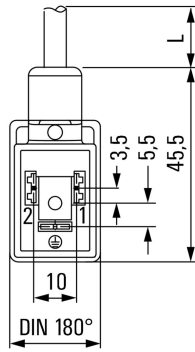

General ordering data

Version	Valve cable (assembled), One end without connector - valve plug, DIN design B (10 mm), Cable length: 5 m, PUR, black
Order No.	1845160500
Type	SAIL-VSBD-180-5.0U(0.5)
GTIN (EAN)	4032248358571
Qty.	1 items

Net weight 175 g

Environmental Product Compliance

RoHS Compliance Status Compliant without exemption

REACH SVHC No SVHC above 0.1 wt%

Technical specifications for cable

Cable length	5 m	Sheathing colour	black
Suitable for cable carriers	Yes	Core cross-section	0.5 mm ²
Shielded	No	Halogen	No
Sheath material	PUR	Temperature range, stationary	-50...80 °C
Temperature range, moving	-25...80 °C	Number of poles	3
Outside diameter	4.6 mm ± 0.2 mm		

General technical data

Coding	DIN design B (10 mm)	Connection thread	Miscellaneous
Contact surface	tinned	LED	Yes
Version	One end without connector - valve plug	Contact material	CuZn
Nominal voltage	24 V	Nominal current	4 A
Protection degree	IP67, when screwed in	All valve plugs are fitted with protective circuits	Suppressor diode
Temperature range of housing	-25...+80 °C		

www.weidmueller.com

Drawings

Dimensioned drawing

Pole scheme

Wiring diagram