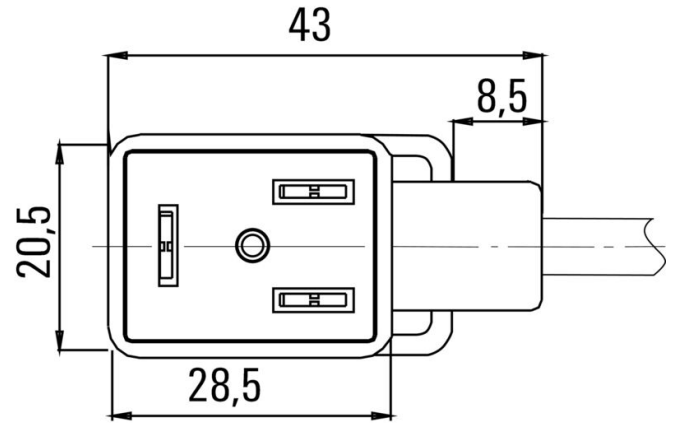

Net weight 175 g

Environmental Product Compliance

RoHS Compliance Status Compliant without exemption

REACH SVHC No SVHC above 0.1 wt%

Technical specifications for cable

Cable length	5 m	Sheathing colour	black
Suitable for cable carriers	Yes	Core cross-section	0.5 mm ²
Shielded	No	Halogen	No
Sheath material	PUR	Temperature range, stationary	-50...80 °C
Temperature range, moving	-25...80 °C	Number of poles	3
Outside diameter	4.6 mm ± 0.2 mm		

General technical data

Coding	DIN design B (10 mm)	Connection thread	Miscellaneous
Contact surface	tinned	LED	Yes
Version	One end without connector - valve plug	Contact material	CuZn
Nominal voltage	24 V	Nominal current	4 A
Protection degree	IP67, when screwed in	All valve plugs are fitted with protective circuits	Suppressor diode
Temperature range of housing	-25...+80 °C		

www.weidmueller.com

Drawings

Dimensioned drawing

Pole scheme

Wiring diagram