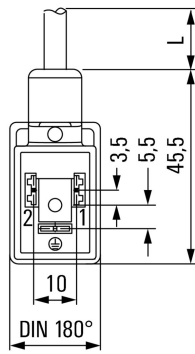

General ordering data

Version	Valve cable (assembled), One end without connector - valve plug, DIN design B (10 mm), Cable length: 5 m, PUR, black
Order No.	1845160500
Type	SAIL-VSBD-180-5.0U(0.5)
GTIN (EAN)	4032248358571
Qty.	1 items

Net weight 175 g

Environmental Product Compliance

RoHS Compliance Status Compliant without exemption

REACH SVHC No SVHC above 0.1 wt%

Technical specifications for cable

Cable length	5 m	Sheathing colour	black
Suitable for cable carriers	Yes	Core cross-section	0.5 mm ²
Shielded	No	Halogen	No
Sheath material	PUR	Temperature range, stationary	-50...80 °C
Temperature range, moving	-25...80 °C	Number of poles	3
Outside diameter	4.6 mm ± 0.2 mm		

General technical data

Coding	DIN design B (10 mm)	Connection thread	Miscellaneous
Contact surface	tinned	LED	Yes
Version	One end without connector - valve plug	Contact material	CuZn
Nominal voltage	24 V	Nominal current	4 A
Protection degree	IP67, when screwed in	All valve plugs are fitted with protective circuits	Suppressor diode
Temperature range of housing	-25...+80 °C		

www.weidmueller.com

Drawings

Dimensioned drawing

Pole scheme

Wiring diagram