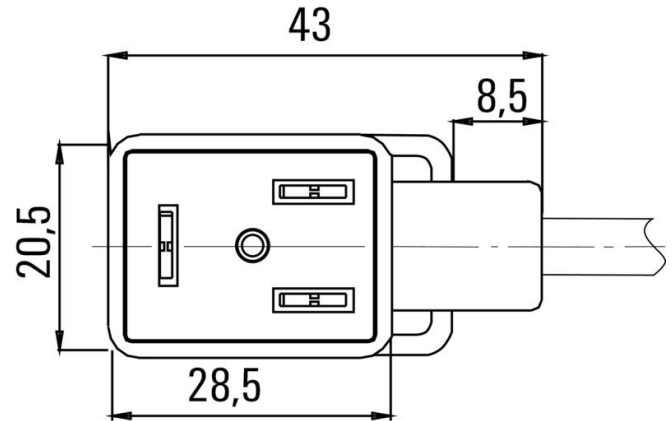

Net weight 175 g

Environmental Product Compliance

RoHS Compliance Status Compliant without exemption

REACH SVHC No SVHC above 0.1 wt%

Technical specifications for cable

Cable length	5 m	Sheathing colour	black
Suitable for cable carriers	Yes	Core cross-section	0.5 mm ²
Shielded	No	Halogen	No
Sheath material	PUR	Temperature range, stationary	-50...80 °C
Temperature range, moving	-25...80 °C	Number of poles	3
Outside diameter	4.6 mm ± 0.2 mm		

General technical data

Coding	DIN design B (10 mm)	Connection thread	Miscellaneous
Contact surface	tinned	LED	Yes
Version	One end without connector - valve plug	Contact material	CuZn
Nominal voltage	24 V	Nominal current	4 A
Protection degree	IP67, when screwed in	All valve plugs are fitted with protective circuits	Suppressor diode
Temperature range of housing	-25...+80 °C		

www.weidmueller.com

Drawings

Dimensioned drawing

Pole scheme

Wiring diagram