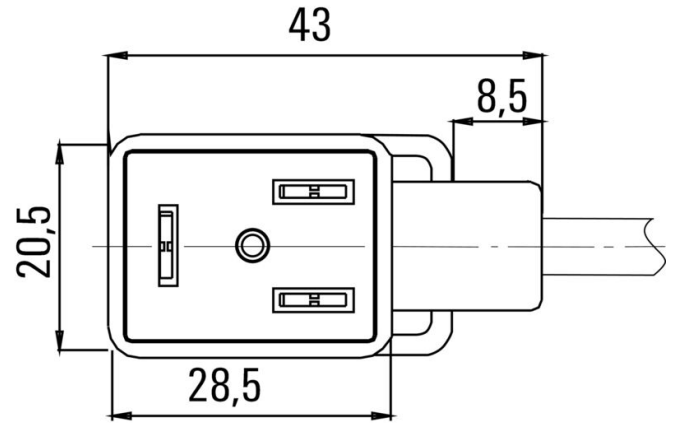

Net weight 99.44 g

Environmental Product Compliance

RoHS Compliance Status Compliant
 REACH SVHC Lead 7439-92-1
 SCIP 4060c755-8d0b-4d43-bdb3-4ffabe9d7497

Technical specifications for cable

Cable length	3 m	Sheathing colour	black
Suitable for cable carriers	Yes	Core cross-section	0.5 mm ²
Shielded	No	Halogen	No
Sheath material	PUR	Temperature range, stationary	-50...80 °C
Temperature range, moving	-25...80 °C	Number of poles	3
Outside diameter	4.6 mm ± 0.2 mm		

General technical data

Coding	DIN design B (10 mm)	Connection thread	Miscellaneous
Contact surface	tinned	LED	Yes
Version	One end without connector - valve plug	Contact material	CuZn
Nominal voltage	24 V	Nominal current	4 A
Protection degree	IP67, when screwed in	All valve plugs are fitted with protective circuits	Suppressor diode
Temperature range of housing	-25...+80 °C		

www.weidmueller.com

Drawings

Dimensioned drawing

Pole scheme

Wiring diagram