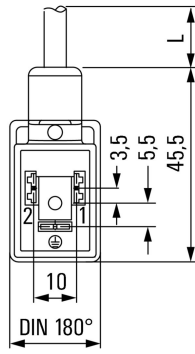

General ordering data

Version	Valve cable (assembled), One end without connector - valve plug, DIN design B (10 mm), Cable length: 3 m, PUR, black
Order No.	1845160300
Type	SAIL-VSBD-180-3.0U(0.5)
GTIN (EAN)	4032248358564
Qty.	1 items

Net weight 99.44 g

Environmental Product Compliance

RoHS Compliance Status Compliant
 REACH SVHC Lead 7439-92-1
 SCIP 4060c755-8d0b-4d43-bdb3-4ffabe9d7497

Technical specifications for cable

Cable length	3 m	Sheathing colour	black
Suitable for cable carriers	Yes	Core cross-section	0.5 mm ²
Shielded	No	Halogen	No
Sheath material	PUR	Temperature range, stationary	-50...80 °C
Temperature range, moving	-25...80 °C	Number of poles	3
Outside diameter	4.6 mm ± 0.2 mm		

General technical data

Coding	DIN design B (10 mm)	Connection thread	Miscellaneous
Contact surface	tinned	LED	Yes
Version	One end without connector - valve plug	Contact material	CuZn
Nominal voltage	24 V	Nominal current	4 A
Protection degree	IP67, when screwed in	All valve plugs are fitted with protective circuits	Suppressor diode
Temperature range of housing	-25...+80 °C		

www.weidmueller.com

Drawings

Dimensioned drawing

Pole scheme

Wiring diagram