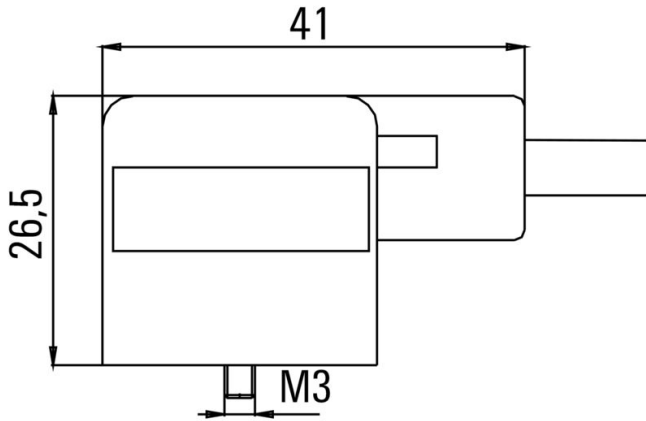

Net weight 146 g

Environmental Product Compliance

RoHS Compliance Status Compliant without exemption

REACH SVHC No SVHC above 0.1 wt%

Technical specifications for cable

Cable length	3 m	Sheathing colour	black
Suitable for cable carriers	Yes	Core cross-section	0.5 mm ²
Shielded	No	Halogen	No
Sheath material	PVC	Temperature range, stationary	-50...80 °C
Temperature range, moving	-25...80 °C	Number of poles	3
Outside diameter	5 mm ± 0.2 mm		

www.weidmueller.com

Drawings

Dimensioned drawing

Pole scheme

Wiring diagram