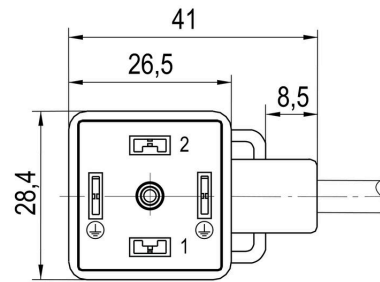

Net weight 146 g

Environmental Product Compliance

RoHS Compliance Status Compliant without exemption

REACH SVHC No SVHC above 0.1 wt%

Technical specifications for cable

Cable length	3 m	Sheathing colour	black
Suitable for cable carriers	Yes	Core cross-section	0.5 mm ²
Shielded	No	Halogen	No
Sheath material	PVC	Temperature range, stationary	-50...80 °C
Temperature range, moving	-25...80 °C	Number of poles	3
Outside diameter	5 mm ± 0.2 mm		

General technical data

Coding	Design A (18 mm)	Connection thread	Miscellaneous
Contact surface	tinned	LED	Yes
Version	One end without connector - valve plug	Contact material	CuZn
Nominal voltage	24 V	Nominal current	4 A
Protection degree	IP67, when screwed in	All valve plugs are fitted with protective circuits	Suppressor diode
Temperature range of housing	-25...+80 °C		

www.weidmueller.com

Drawings

Dimensioned drawing

Pole scheme

Wiring diagram