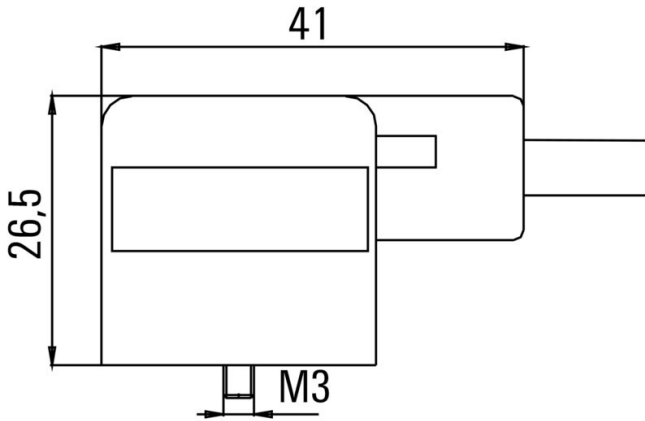

Net weight 82 g

Environmental Product Compliance

RoHS Compliance Status Compliant without exemption
 REACH SVHC No SVHC above 0.1 wt%

Technical specifications for cable

Cable length	1.5 m	Sheathing colour	black
Suitable for cable carriers	Yes	Core cross-section	0.5 mm ²
Shielded	No	Halogen	No
Sheath material	PVC	Temperature range, stationary	-50...80 °C
Temperature range, moving	-25...80 °C	Number of poles	3
Outside diameter	5 mm ± 0.2 mm		

www.weidmueller.com

Drawings

Dimensioned drawing

Pole scheme

Wiring diagram