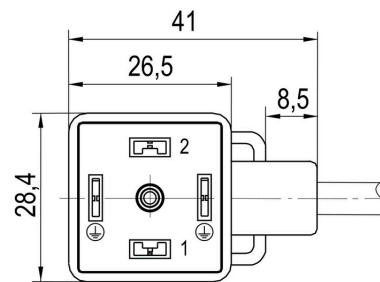

Net weight 288.64 g

Environmental Product Compliance

RoHS Compliance Status Compliant without exemption

REACH SVHC No SVHC above 0.1 wt%

Technical specifications for cable

Cable length	10 m	Sheathing colour	black
Suitable for cable carriers	Yes	Core cross-section	0.5 mm ²
Shielded	No	Halogen	No
Sheath material	PUR	Temperature range, moving	-25...80 °C
Number of poles	3	Outside diameter	4.6 mm ± 0.2 mm

General technical data

Coding	Design A (18 mm)	Connection thread	Miscellaneous
Contact surface	tinned	LED	Yes
Version	One end without connector - valve plug	Contact material	CuZn
Nominal voltage	24 V	Nominal current	4 A
Protection degree	IP67, when screwed in	All valve plugs are fitted with protective circuits	Suppressor diode
Temperature range of housing	-25...+80 °C		

www.weidmueller.com

Drawings

Dimensioned drawing

Pole scheme

Wiring diagram