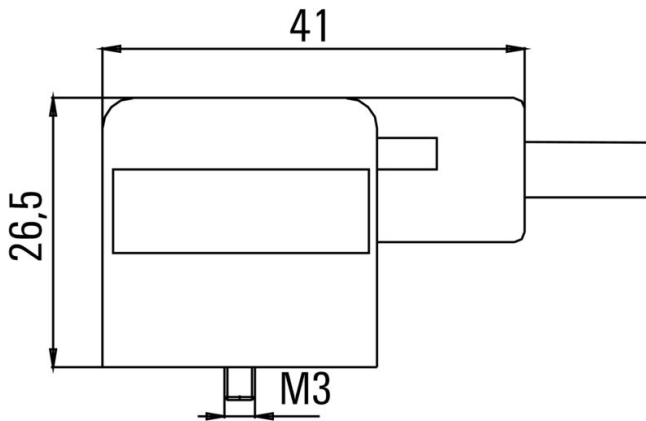

Net weight 288.64 g

Environmental Product Compliance

RoHS Compliance Status Compliant without exemption

REACH SVHC No SVHC above 0.1 wt%

Technical specifications for cable

Cable length	10 m	Sheathing colour	black
Suitable for cable carriers	Yes	Core cross-section	0.5 mm ²
Shielded	No	Halogen	No
Sheath material	PUR	Temperature range, moving	-25...80 °C
Number of poles	3	Outside diameter	4.6 mm ± 0.2 mm

www.weidmueller.com

Drawings

Dimensioned drawing

Pole scheme

Wiring diagram