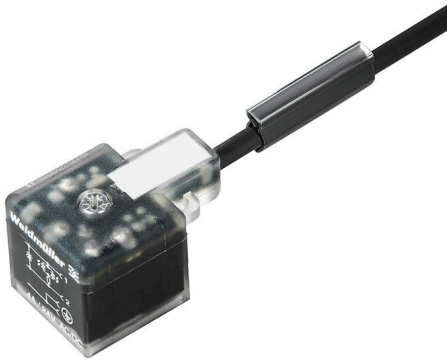

SAIL-VSA-10U(0.5)

Weidmüller Interface GmbH & Co. KG
 Klingenbergstraße 26
 D-32758 Detmold
 Germany

www.weidmueller.com

Weidmüller can supply valve plugs as connecting lines with M8/M12 plugs and one end without connector. The status of the valve plug is shown by an LED. The valve plugs have a protective circuit. The Weidmüller range includes valve plugs of type A, B and C to DIN and industry standards. Protection class IP 67 is fulfilled when screwed in. The outlet direction is also a decisive factor, therefore Weidmüller offers different versions.

General ordering data

Version	Valve cable (assembled), One end without connector - valve plug, Design A (18 mm), Cable length: 10 m, PUR, black
Order No.	1845121000
Type	SAIL-VSA-10U(0.5)
GTIN (EAN)	4032248358069
Qty.	1 items

Net weight 288.64 g

Environmental Product Compliance

RoHS Compliance Status Compliant without exemption

REACH SVHC No SVHC above 0.1 wt%

Technical specifications for cable

Cable length	10 m	Sheathing colour	black
Suitable for cable carriers	Yes	Core cross-section	0.5 mm ²
Shielded	No	Halogen	No
Sheath material	PUR	Temperature range, moving	-25...80 °C
Number of poles	3	Outside diameter	4.6 mm ± 0.2 mm

General technical data

Coding	Design A (18 mm)	Connection thread	Miscellaneous
Contact surface	tinned	LED	Yes
Version	One end without connector - valve plug	Contact material	CuZn
Nominal voltage	24 V	Nominal current	4 A
Protection degree	IP67, when screwed in	All valve plugs are fitted with protective circuits	Suppressor diode
Temperature range of housing	-25...+80 °C		