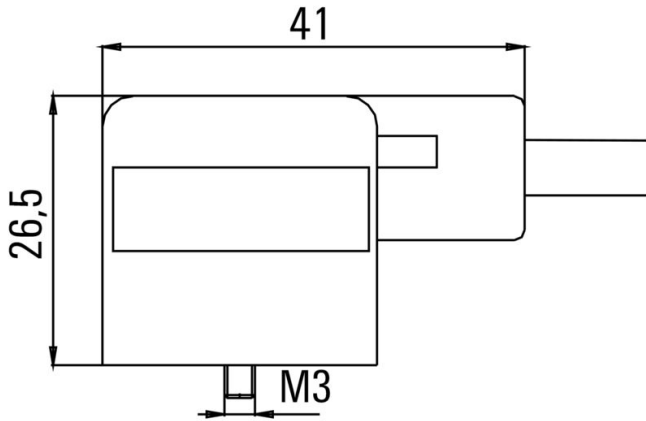

Net weight 154 g

Environmental Product Compliance

RoHS Compliance Status Compliant without exemption

REACH SVHC No SVHC above 0.1 wt%

Technical specifications for cable

Cable length	5 m	Sheathing colour	black
Suitable for cable carriers	Yes	Core cross-section	0.5 mm ²
Shielded	No	Halogen	No
Sheath material	PUR	Temperature range, moving	-25...80 °C
Number of poles	3	Outside diameter	4.6 mm ± 0.2 mm

www.weidmueller.com

Drawings

Dimensioned drawing

Pole scheme

Wiring diagram