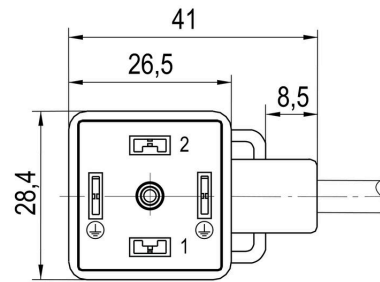

Net weight 154 g

Environmental Product Compliance

RoHS Compliance Status Compliant without exemption

REACH SVHC No SVHC above 0.1 wt%

Technical specifications for cable

Cable length	5 m	Sheathing colour	black
Suitable for cable carriers	Yes	Core cross-section	0.5 mm ²
Shielded	No	Halogen	No
Sheath material	PUR	Temperature range, moving	-25...80 °C
Number of poles	3	Outside diameter	4.6 mm ± 0.2 mm

General technical data

Coding	Design A (18 mm)	Connection thread	Miscellaneous
Contact surface	tinned	LED	Yes
Version	One end without connector - valve plug	Contact material	CuZn
Nominal voltage	24 V	Nominal current	4 A
Protection degree	IP67, when screwed in	All valve plugs are fitted with protective circuits	Suppressor diode
Temperature range of housing	-25...+80 °C		

www.weidmueller.com

Drawings

Dimensioned drawing

Pole scheme

Wiring diagram