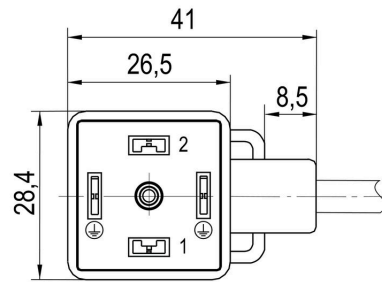

Pole scheme