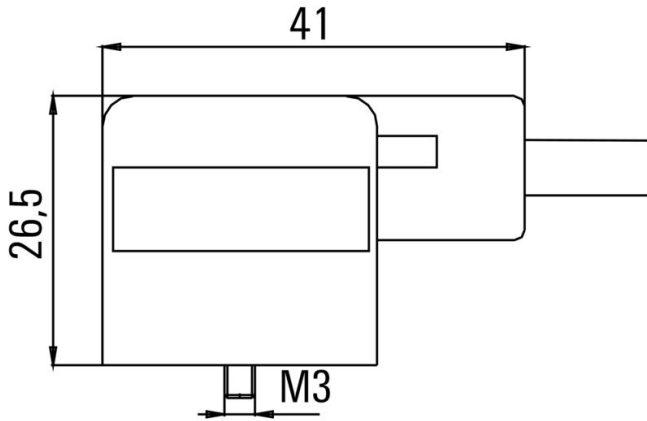

Net weight 154 g

**Environmental Product Compliance**

RoHS Compliance Status Compliant without exemption

REACH SVHC No SVHC above 0.1 wt%

**Technical specifications for cable**

Cable length	5 m	Sheathing colour	black
Suitable for cable carriers	Yes	Core cross-section	0.5 mm <sup>2</sup>
Shielded	No	Halogen	No
Sheath material	PUR	Temperature range, moving	-25...80 °C
Number of poles	3	Outside diameter	4.6 mm ± 0.2 mm

### Dimensioned drawing