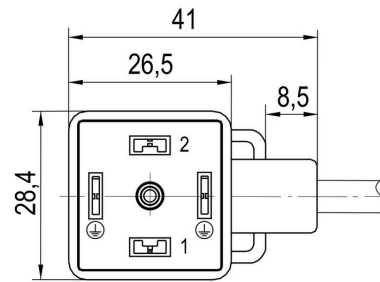

Net weight 232 g

**Environmental Product Compliance**

RoHS Compliance Status Compliant without exemption

REACH SVHC No SVHC above 0.1 wt%

**Technical specifications for cable**

Cable length	5 m	Sheathing colour	black
PE function	Yes	Suitable for cable carriers	Yes
Core cross-section	0.5 mm <sup>2</sup>	Shielded	No
Halogen	No	Insulation	PP
Acceleration	5 m/s <sup>2</sup>	Bending radius, min., moving	10 x cable diameter
Bending radius, min., stationary	5 x cable diameter	Bending cycles	2 Mio
Speed	200 m/s	Sheath material	PUR
Configurable cable length	No	Welding spark resistance	No
Colour coding	brown, blue, black, Green/ yellow	Torsion resistance	0 °/m
Temperature range, stationary	-50...80 °C	Resistant to welding beads	No
Temperature range, moving	-25...80 °C	Number of poles	4 (3 + PE)
Outside diameter	5.2 mm ± 0.2 mm		

**General technical data**

Coding	Design A (18 mm)	Connection thread	Miscellaneous
Contact surface	tinned	LED	No
Version	One end without connector - valve plug	Insulation resistance	109 Ω
Contact material	CuZn	Nominal voltage	250 V
Nominal current	4 A	Protection degree	IP67, when screwed in
Pollution severity	3	Temperature range of housing	-25...+80 °C

**Plug, left**

Plug left connector

**Classifications**

ETIM 8.0	EC001855	ETIM 9.0	EC001855
ETIM 10.0	EC001855	ECLASS 14.0	27-06-03-12
ECLASS 15.0	27-06-03-12		

**SAIL-VSA-5.0U-(3+PE-OB)**

Weidmüller Interface GmbH & Co. KG  
Klingenbergstraße 26  
D-32758 Detmold  
Germany

[www.weidmueller.com](http://www.weidmueller.com)

Drawings

Dimensioned drawing

Dimensioned drawing

Wiring diagram