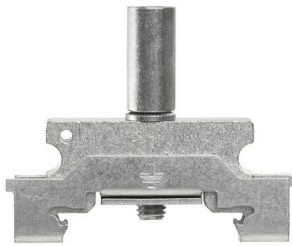

**MEW 35/1****Weidmüller Interface GmbH & Co. KG**Klingenbergstraße 26  
D-32758 Detmold  
Germany

www.weidmueller.com

**Product image**

Weidmüller's range of products includes end brackets that guarantee a permanent, reliable mounting on the terminal rail and prevent sliding. Versions with and without screws are available. The end brackets include marking options, also for group markers, and also a test plug holder.

**General ordering data**

Version	End bracket, grey, TS 35, None, metal, Width: 12.5 mm, 100 °C
Order No.	<a href="#">1805610000</a>
Type	MEW 35/1
GTIN (EAN)	4032248287017
Qty.	10 items

### Dimensions and weights

Depth	44.5 mm	Depth (inches)	1.752 inch
Height	56.2 mm	Height (inches)	2.2126 inch
Width	12.5 mm	Width (inches)	0.4921 inch
Net weight	44 g		