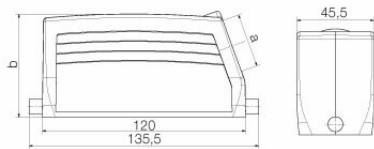

HDC 64D TSLU 1M40G

Weidmüller Interface GmbH & Co. KG
Klingenbergstraße 26
D-32758 Detmold
Germany

Drawings

www.weidmueller.com