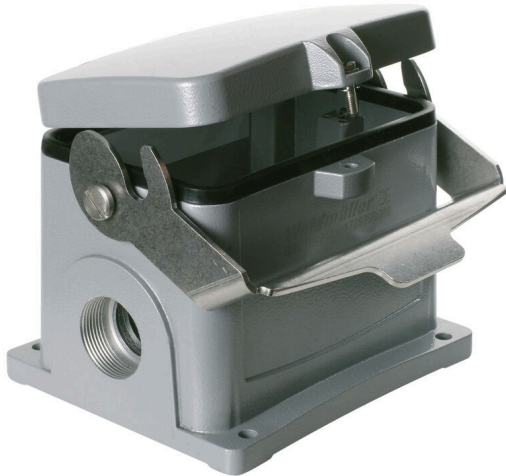

HDC 48B SDLU 1PG29G
Weidmüller Interface GmbH & Co. KG

Klingenbergstraße 26

D-32758 Detmold

Germany

www.weidmueller.com

The special die-cast alloy and the multi-layered surface sealing provide complete protection for the HDC housings.

The cleverly designed interlock system is manufactured from stainless steel. This guarantees a long lifespan with high resistance to corrosion and impact.

The housing interlock system provides integrated safety. Our unique, patented spring system provides the housing interlock with a secure grip and prevents accidental opening.

General ordering data

Version	HDC enclosures, Installation size: 12, Protection degree: IP65, in plugged condition, Base housing, End-locking clamp, lower side, Standard, with cover, Size of cable entries: PG 29
Order No.	1799810000
Type	HDC 48B SDLU 1PG29G
GTIN (EAN)	4032248247035
Qty.	1 items

Dimensions and weights

Depth	143 mm	Depth (inches)	5.6299 inch
Height	120 mm	Height (inches)	4.7244 inch
Width	166.2 mm	Width (inches)	6.5433 inch
Mounting dimension - height	106 mm	Mounting dimension - width	111 mm
Net weight	1397.44 g		