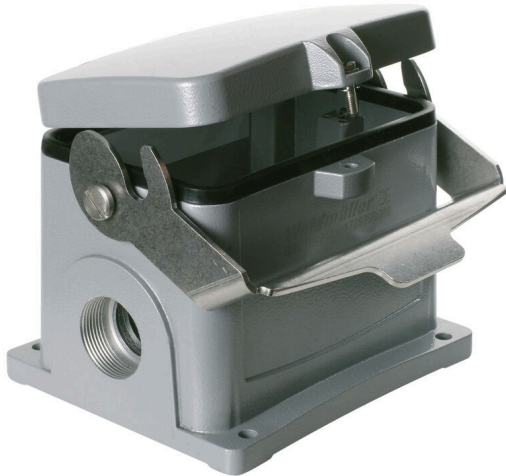

HDC 48B SDLU 1PG29G

Weidmüller Interface GmbH & Co. KG

Klingenbergstraße 26

D-32758 Detmold

Germany

www.weidmueller.com

The special die-cast alloy and the multi-layered surface sealing provide complete protection for the HDC housings.

The cleverly designed interlock system is manufactured from stainless steel. This guarantees a long lifespan with high resistance to corrosion and impact.

The housing interlock system provides integrated safety. Our unique, patented spring system provides the housing interlock with a secure grip and prevents accidental opening.

General ordering data

Version	HDC enclosures, Installation size: 12, Protection degree: IP65, in plugged condition, Base housing, End-locking clamp, lower side, Standard, with cover, Size of cable entries: PG 29
Order No.	1799810000
Type	HDC 48B SDLU 1PG29G
GTIN (EAN)	4032248247035
Qty.	1 items

Dimensions and weights

Depth	143 mm	Depth (inches)	5.6299 inch
Height	120 mm	Height (inches)	4.7244 inch
Width	166.2 mm	Width (inches)	6.5433 inch
Mounting dimension - height	106 mm	Mounting dimension - width	111 mm
Net weight	1397.44 g		