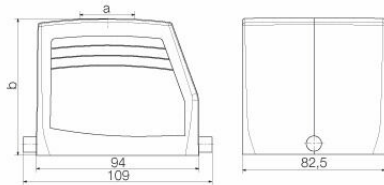

HDC 48A TOLU 1M32G

Weidmüller Interface GmbH & Co. KG
Klingenbergstraße 26
D-32758 Detmold
Germany

Drawings

www.weidmueller.com