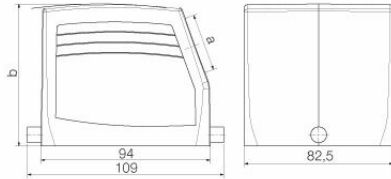

HDC 48A TSLU 1M32G

Weidmüller Interface GmbH & Co. KG
Klingenbergstraße 26
D-32758 Detmold
Germany

Drawings

www.weidmueller.com