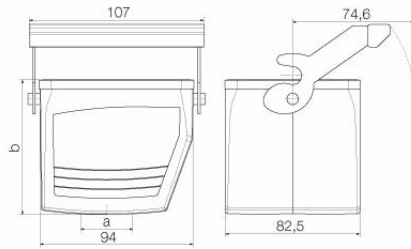

HDC 32B KLU 1M32G

Weidmüller Interface GmbH & Co. KG
Klingenbergstraße 26
D-32758 Detmold
Germany

Drawings

www.weidmueller.com