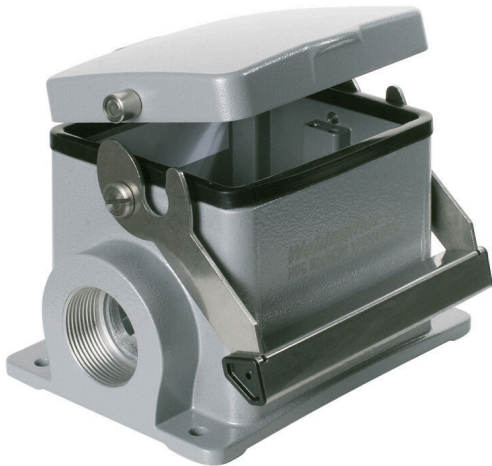

HDC 32B SDLU 2M32G

Weidmüller Interface GmbH & Co. KG

Klingenbergstraße 26

D-32758 Detmold

Germany

www.weidmueller.com

The special die-cast alloy and the multi-layered surface sealing provide complete protection for the HDC housings.

The cleverly designed interlock system is manufactured from stainless steel. This guarantees a long lifespan with high resistance to corrosion and impact.

The housing interlock system provides integrated safety. Our unique, patented spring system provides the housing interlock with a secure grip and prevents accidental opening.

General ordering data

Version	HDC enclosures, Installation size: 10, Protection degree: IP65, in plugged condition, Base housing, End-locking clamp, lower side, Standard, with cover, Size of cable entries: M 32
Order No.	1788490000
Type	HDC 32B SDLU 2M32G
GTIN (EAN)	4032248206025
Qty.	1 items

Dimensions and weights

Depth	126 mm	Depth (inches)	4.9606 inch
Height	96 mm	Height (inches)	3.7795 inch
Width	143.1 mm	Width (inches)	5.6338 inch
Mounting dimension - height	67 mm	Mounting dimension - width	112 mm
Net weight	763 g		