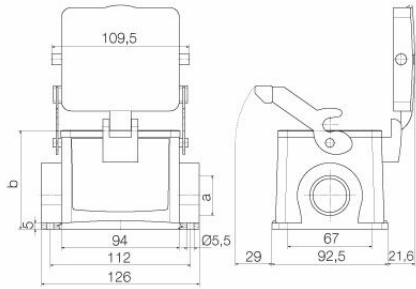

HDC 32B SDLU 2M32G

Weidmüller Interface GmbH & Co. KG
Klingenbergstraße 26
D-32758 Detmold
Germany

Drawings

www.weidmueller.com