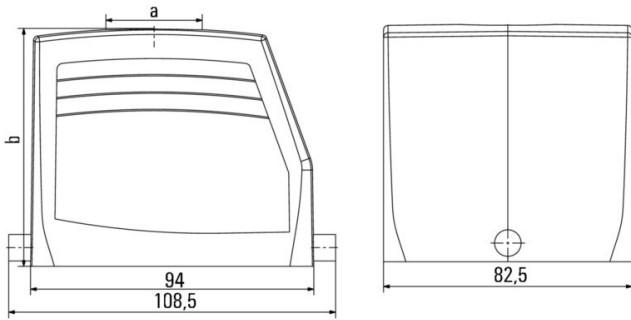

HDC 32B TOLU 1M32G

Weidmüller Interface GmbH & Co. KG
Klingenbergstraße 26
D-32758 Detmold
Germany

www.weidmueller.com

Drawings