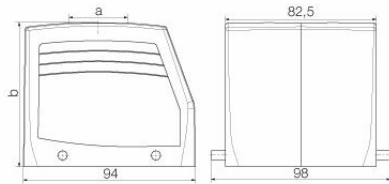

HDC 32B TOBU 1M32G

Weidmüller Interface GmbH & Co. KG
Klingenbergstraße 26
D-32758 Detmold
Germany

Drawings

www.weidmueller.com