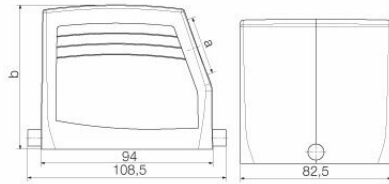

HDC 32B TSLU 1M32G

Weidmüller Interface GmbH & Co. KG
Klingenbergstraße 26
D-32758 Detmold
Germany

Drawings

www.weidmueller.com