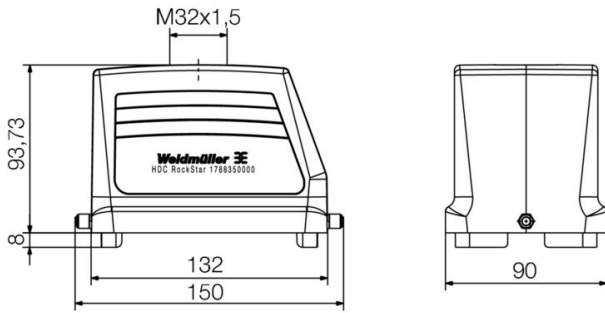

HDC 48B TOLU 1M32G

Weidmüller Interface GmbH & Co. KG
Klingenbergstraße 26
D-32758 Detmold
Germany

Drawings

www.weidmueller.com