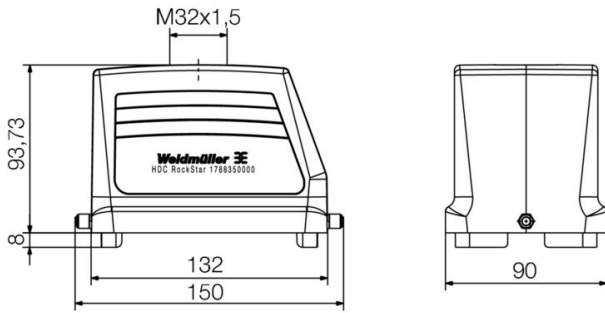

HDC 48B TOLU 1M40G

Weidmüller Interface GmbH & Co. KG
Klingenbergstraße 26
D-32758 Detmold
Germany

Drawings

www.weidmueller.com