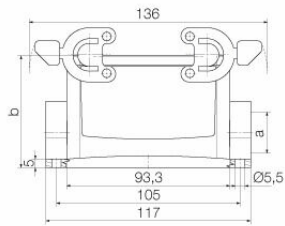

HDC 16B SBU 2M25G

Weidmüller Interface GmbH & Co. KG
Klingenbergstraße 26
D-32758 Detmold
Germany

Drawings

www.weidmueller.com