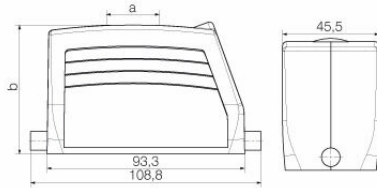

HDC 16B TOLU 1M25G

Weidmüller Interface GmbH & Co. KG
Klingenbergstraße 26
D-32758 Detmold
Germany

Drawings

www.weidmueller.com